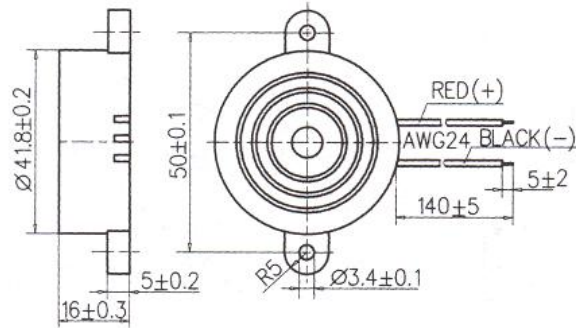

Product Data Sheet

Part No. PB-4216 Non-Washable Type

DIMENSIONS

PB-4216

$\phi 41.8 \times H16.0$

Type	Unit	PB-4216-1	PB-4216-2	PB-4216-3
Rated Voltage	(VDC)	12	12	12
Operating Voltage	(VDC)	3~28	13~20	3~20
Current Consumption	(mA)	< or =7	< or = 10	< or = 10
Sound Output (Min)	(dB)	> or = 90	> or = 90	> or = 90
Resonant Frequency	(Hz)	2800±500	2800±500	2800±500
Operating Temp	(C)	-20~+60	-20~+60	-20~+60
Storage Temp	(C)	-30~+70	-30~+70	-30~+70
Weight	(g)	17	17	17
Dimension	mm	41.6 x H16	41.6 x H16	41.6 x H16

*Value applying at rated voltage
*distance for measurement 30cm